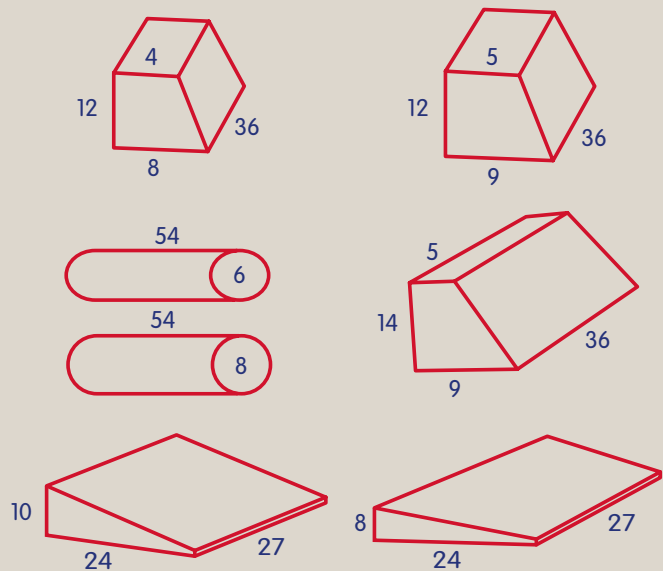

Foam Bolsters

1835 Grade Foam Bolsters

0107000A	Wedge 4 x 8 x 12 x 36 ..... $20.10
0107002A	Wedge 5 x 9 x 12 x 36 ..... 23.05
0107006A	Wedge 5 x 9 x 14 x 36 ..... 26.47
0108002A	Round 8" Diameter x 54 ..... 34.63
0108001A	Round 6" Diameter x 54 ..... 20.95
0107004A	Wedge 1/2 x 10 x 24 x 27 ..... 30.65
0107005A	Wedge 1/2 x 8 x 24 x 27 ..... 20.55