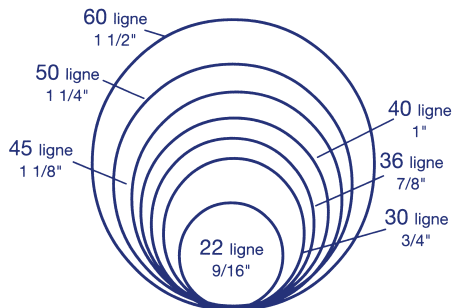

BUTTONS

Loop Back

(2 Parts Shell & Back) (5 gross/box)

Buttons are measured by the English Standard of 40 Lignes per inch.

1001000A	#22 Buttons	$38.84
1001001A	#30 Buttons	47.74
1001002A	#36 Buttons	54.27
1001003A	#40 Buttons	76.59
1001004A	#45 Buttons	86.57
1001005A	#50 Buttons	111.08
1001006A	#60 Buttons	182.02
1001020A	#30 Nylon Snap Collets 5 grs box	85.12

To fit on screw stud.
Screw stud sold separately.

Hook Back

Aluminum no rust shell for outdoor use. (5 gross/box)

1001023A	#22 Nylon Hook Back	$66.22
1001024A	#30 Nylon Hook Back	76.81

Twin Pivot Buttons

Designed to be used on pillows, comforters or similar items where a covered button is required on both sides. Twin Pivot Backs consist of a pre-assembled tack back which is pushed through one side of the item and a Pivot Back that is pressed on by hand from the opposite side.

1001040A	#30 Twin Pivot Buttons	$79.15
	1 gross/box	
1001047A	#22 Twin Pivot Buttons	73.04
	1 gross/box	

Button Machine

1507019A	Button Machine	$274.84
	Basic Hand Machine	
	Perfect for Reupholstery	

Poly Cutting Pad and mounting hardware are included.

- Heavy cast iron alloy construction will provide a lifetime of trouble-free service with normal maintenance and care.
- Produces approximately 90 buttons per hour.
- Button-covering instructions are included.

Height: 19"

Counter space: 4x7"

Shipping Weight: 15 lbs. – 7 kg.