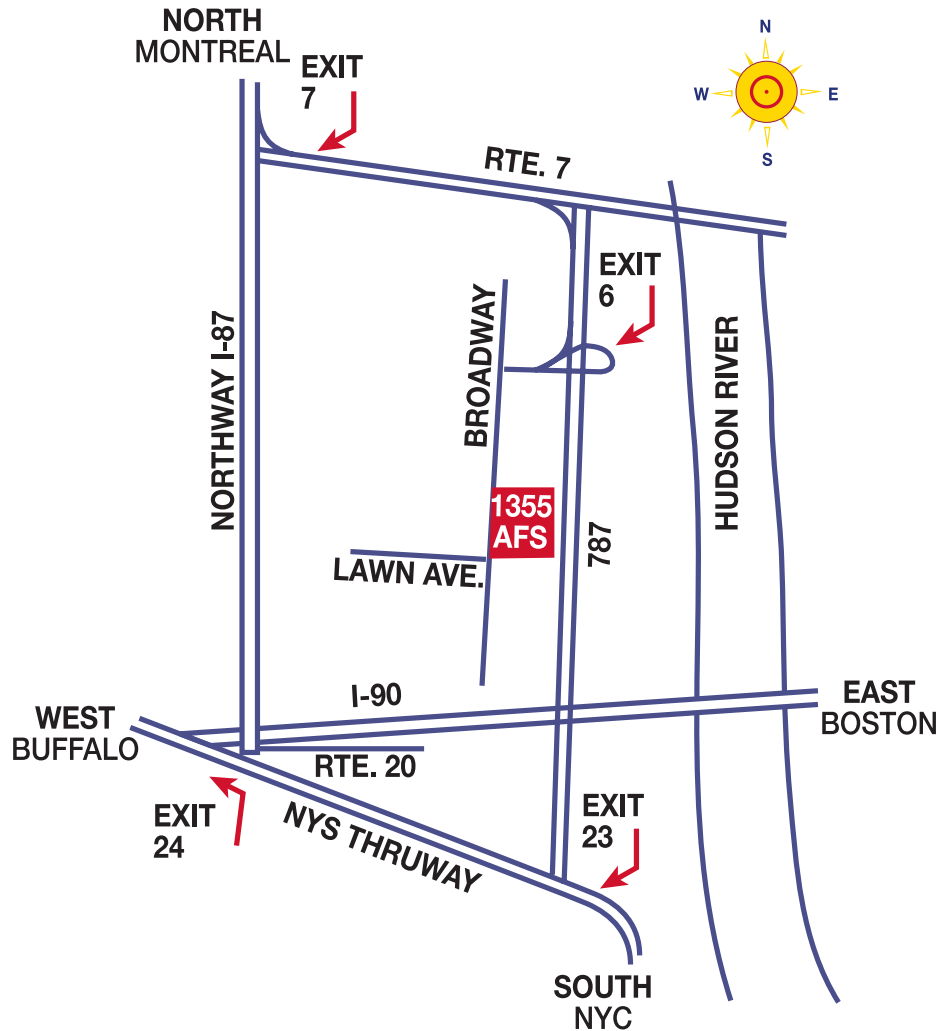

Shipping weight 28 lbs.

1508029A Jiffy Cleaner #898

10 oz. \$18.00 ea.

DIRECTIONS TO ALBANY FOAM AND SUPPLY

FROM BOSTON: Take Route 90 West to 787 North. Take the Menands (Route 32) Exit 6 to the stop light. Left at the light on to Broadway (Route 32 South) for 1/2 mile. Albany Foam and Supply, Inc. is located on the left side just past Albany International.